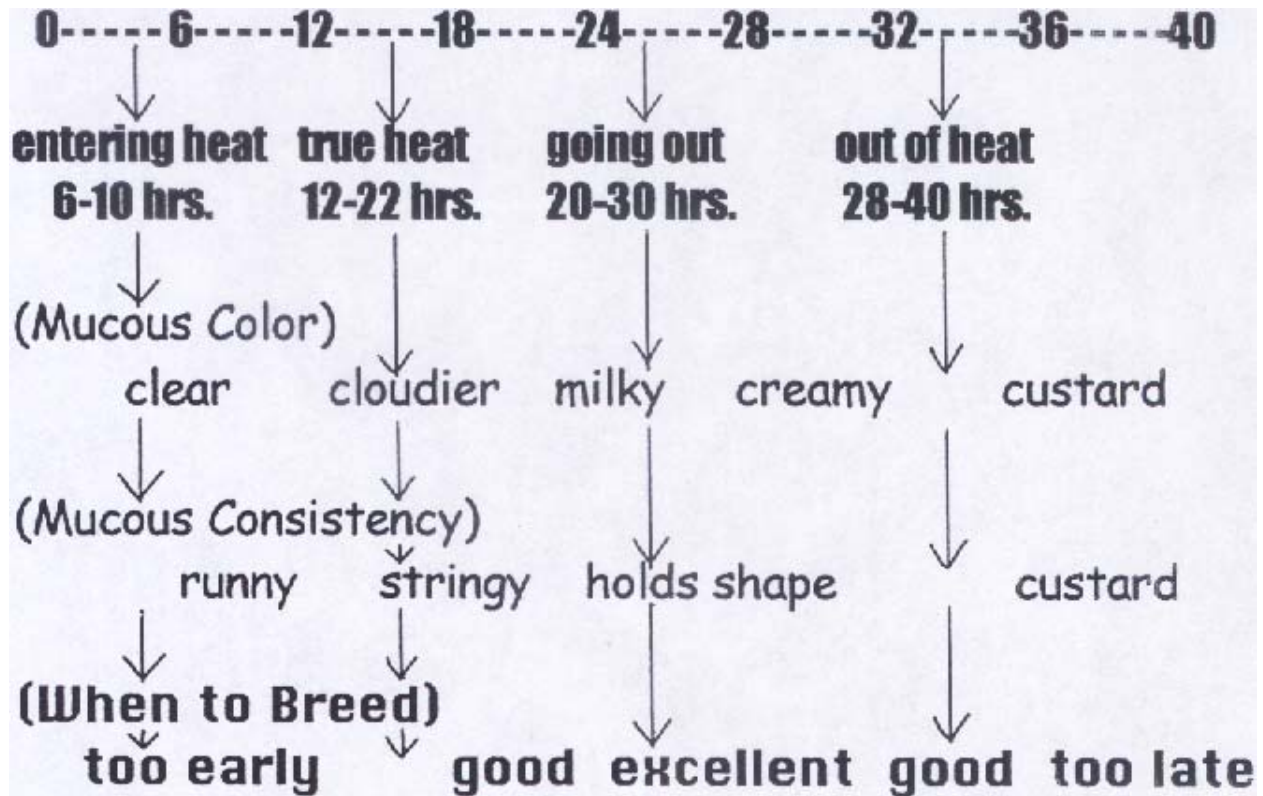

A-I Timing: When to Breed Chart

HOURS IN HEAT:

REMEMBER:

the life of deposited sperm is approximately 15-20 hours;
the life of the egg is 6-12 hours.

Each doe's cycle is different. The hours above are to be used only as guidelines. Pay closest attention to mucous and doe's behavior with the buck to let you know what stage of heat she is in.